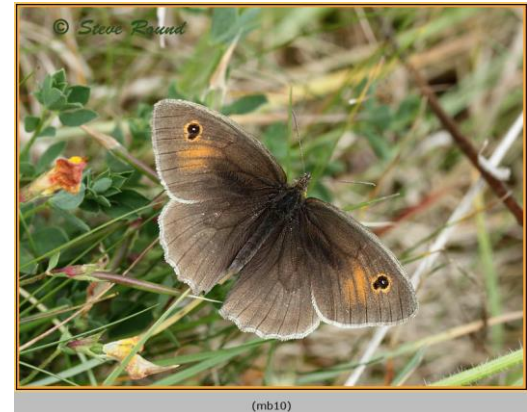

## Deepdene Trail – What to look out for

Red Admiral

Marbled White

Gatekeeper

Speckled Wood

Ringlet

Meadow Brown